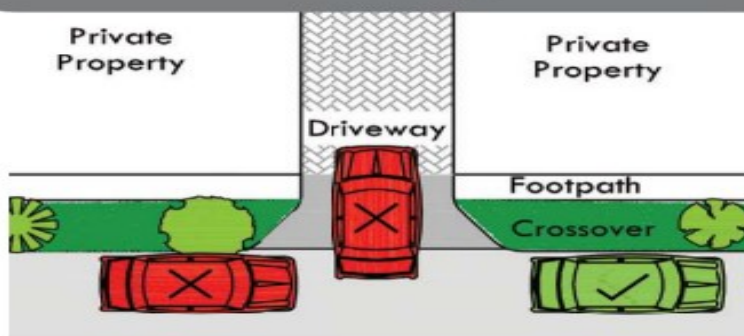

2 Minute Parking

Requirement:

- You can wait in this location no more than 2 minutes.

No Stopping Aust Road Rule 167

Requirement:

- You must not park or stop in a No Stopping Zone for any reason.
- A yellow line marked on the edge of the road has the same meaning as a No Stopping Zone.

Driveways

Aust Road Rule 198 (2)

Requirement:

- You may park so that the front of your vehicle is level with the approach or the back is level with the departure side of a driveway to any private or public property so that vehicles can enter and depart.

Double Parking

Aust Road Rule 189

Requirement:

- Drivers must not stop next to a parked vehicle when picking up or dropping off children, not even for a few seconds. This practice is illegal and creates dangerous situations at any time on any street.