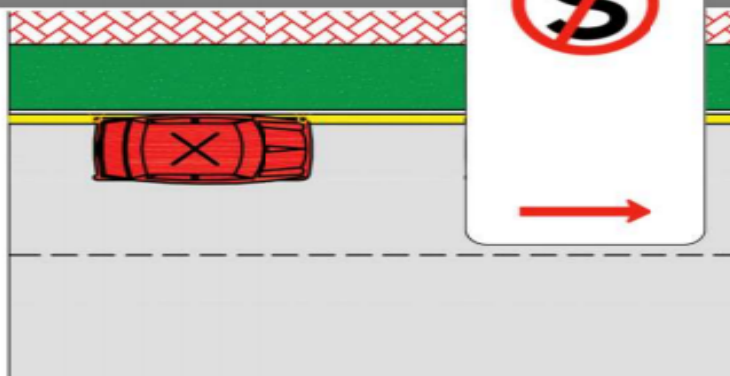

2 Minute Parking

Requirement:

- You can wait in this location no more than 2 minutes.

No Stopping Aust Road Rule 167

Requirement:

- You must not park or stop in a No Stopping Zone for any reason.
- A yellow line marked on the edge of the road has the same meaning as a No Stopping Zone.

Driveways

Aust Road Rule 198 (2)

Requirement:

- You may park so that the front of your vehicle is level with the approach or the back is level with the departure side of a driveway to any private or public property so that vehicles can enter and depart.

Double Parking

Aust Road Rule 189

Requirement:

- Drivers must not stop next to a parked vehicle when picking up or dropping off children, not even for a few seconds. This practice is illegal and creates dangerous situations at any time on any street.