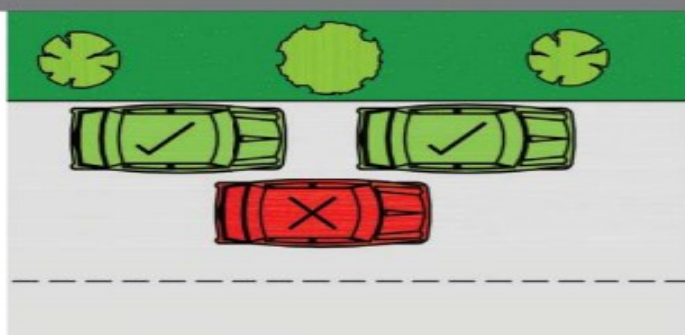

2 Minute Parking

Requirement:

- You can wait in this location no more than 2 minutes.

No Stopping Aust Road Rule 167

Requirement:

- You must not park or stop in a No Stopping Zone for any reason.
- A yellow line marked on the edge of the road has the same meaning as a No Stopping Zone.

Driveways

Aust Road Rule 198 (2)

Requirement:

- You may park so that the front of your vehicle is level with the approach or the back is level with the departure side of a driveway to any private or public property so that vehicles can enter and depart.

Double Parking

Aust Road Rule 189

Requirement:

- Drivers must not stop next to a parked vehicle when picking up or dropping off children, not even for a few seconds. This practice is illegal and creates dangerous situations at any time on any street.