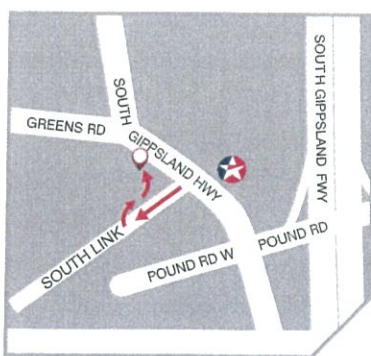

HALLAM PRIMARY SCHOOL

Your uniform is available at the
PSW STORE IN HAMPTON PARK

Unit 2, 10-12 South Link, Dandenong South VIC 3175

Phone: (03) 9768 0343

Enter the car park off South Link

REGULAR TRADING HOURS**